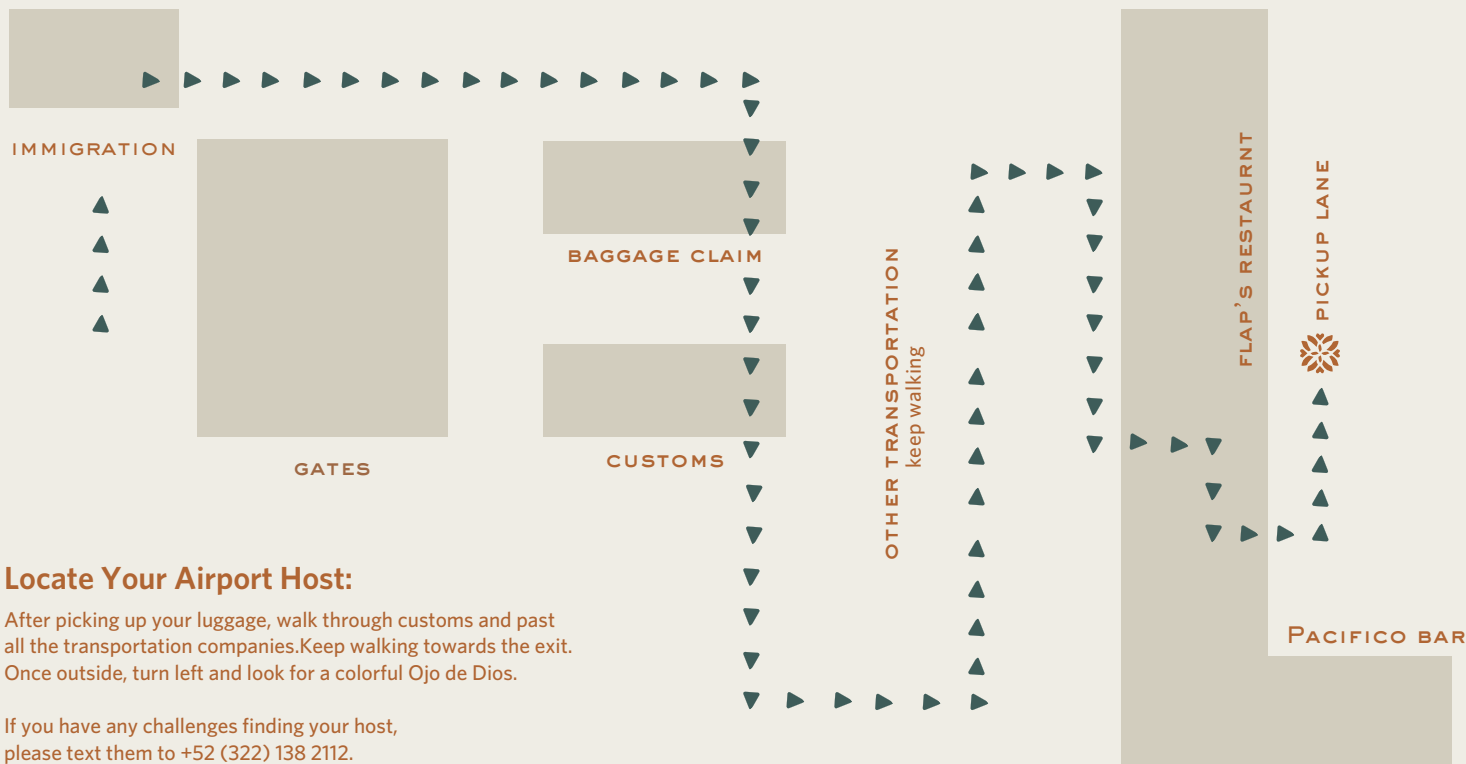

INTERNATIONAL ARRIVALS

Puerto Vallarta International Airport

Locate Your Airport Host:

After picking up your luggage, walk through customs and past all the transportation companies. Keep walking towards the exit. Once outside, turn left and look for a colorful Ojo de Dios.